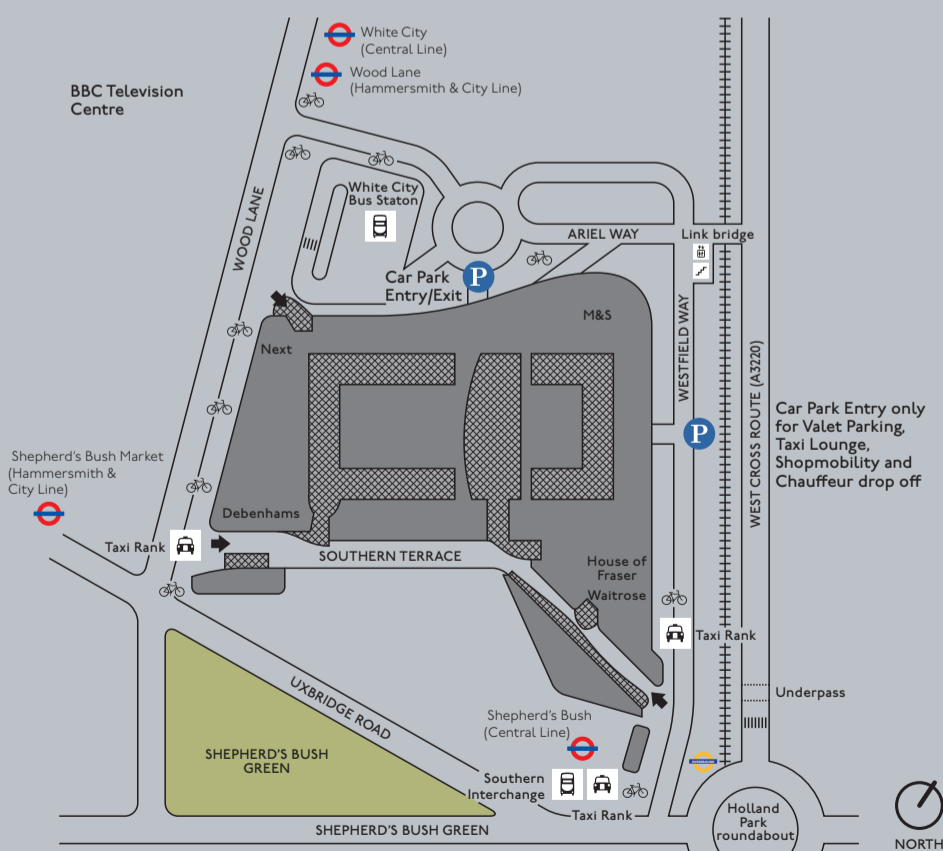

MIDDLE CAR PARK

TAXI LOUNGE

If you need to hail a taxi, don't wait in the cold. Relax in our comfortable taxi lounge on the Middle Car Park level while we arrange a taxi for you.

SHOPMOBILITY

Don't let limited mobility stop you or a friend from enjoying all that Westfield London has to offer. Book a free wheelchair or motorised scooter and make the most of our wheelchair-friendly malls and restaurants. The Shopmobility service is located on the Middle Car Park level within the taxi and Accessible parking zone. To book, call 020 3371 2300.

LOWER CAR PARK

Best for M&S, House of Fraser and Waitrose

TRANSPORT CONNECTIONS

2 HOURS FREE PARKING UNTIL 30TH SEPTEMBER

WESTFIELD GIFT CARD The Westfield Gift Card makes the ideal present - use one small card in more than 265 stores.