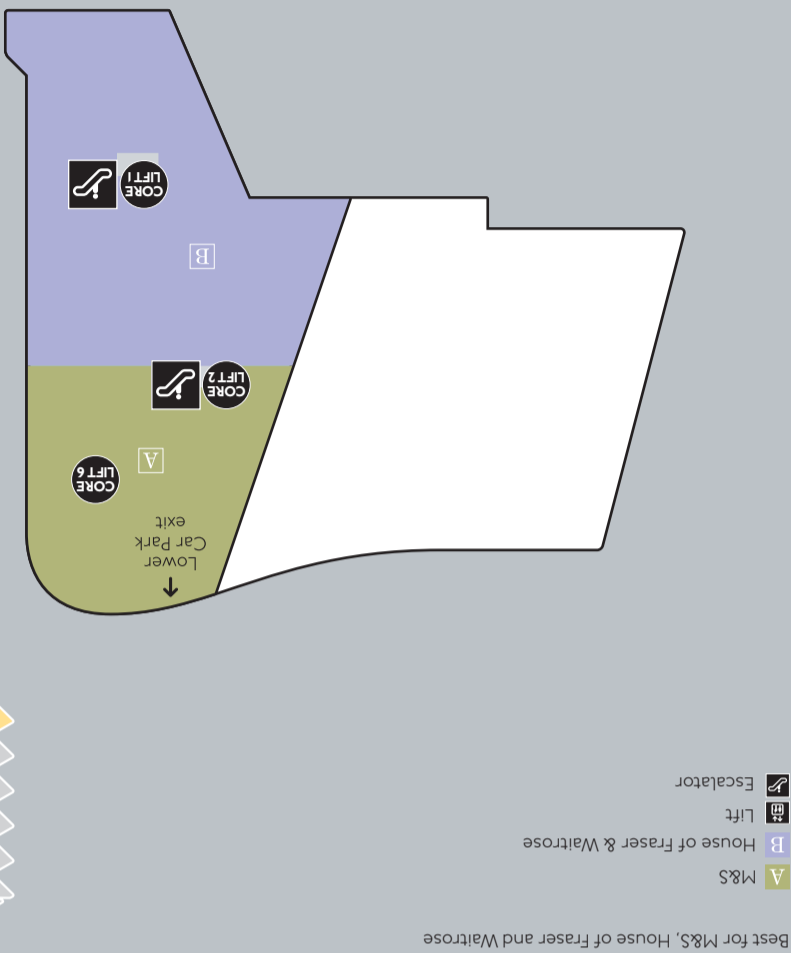

MIDDLE CAR PARK

TAXI LOUNGE

If you need to hail a taxi, don't wait in the cold. Relax in our comfortable taxi lounge on the Middle Car Park level while we arrange a taxi for you.

SHOPMOBILITY

Don't let limited mobility stop you or a friend from enjoying all that Westfield London has to offer. Book a free wheelchair or motorised scooter and make the most of our wheelchair-friendly malls and restaurants. The Shopmobility service is located on the Middle Car Park level within the taxi and Accessible parking zone. To book, call 020 3371 2300.

LOWER CAR PARK

Best for M&S, House of Fraser and Waitrose

TRANSPORT CONNECTIONS

2 HOURS FREE PARKING UNTIL 30TH SEPTEMBER

WESTFIELD GIFT CARD The Westfield Gift Card makes the ideal present - use one small card in more than 265 stores.