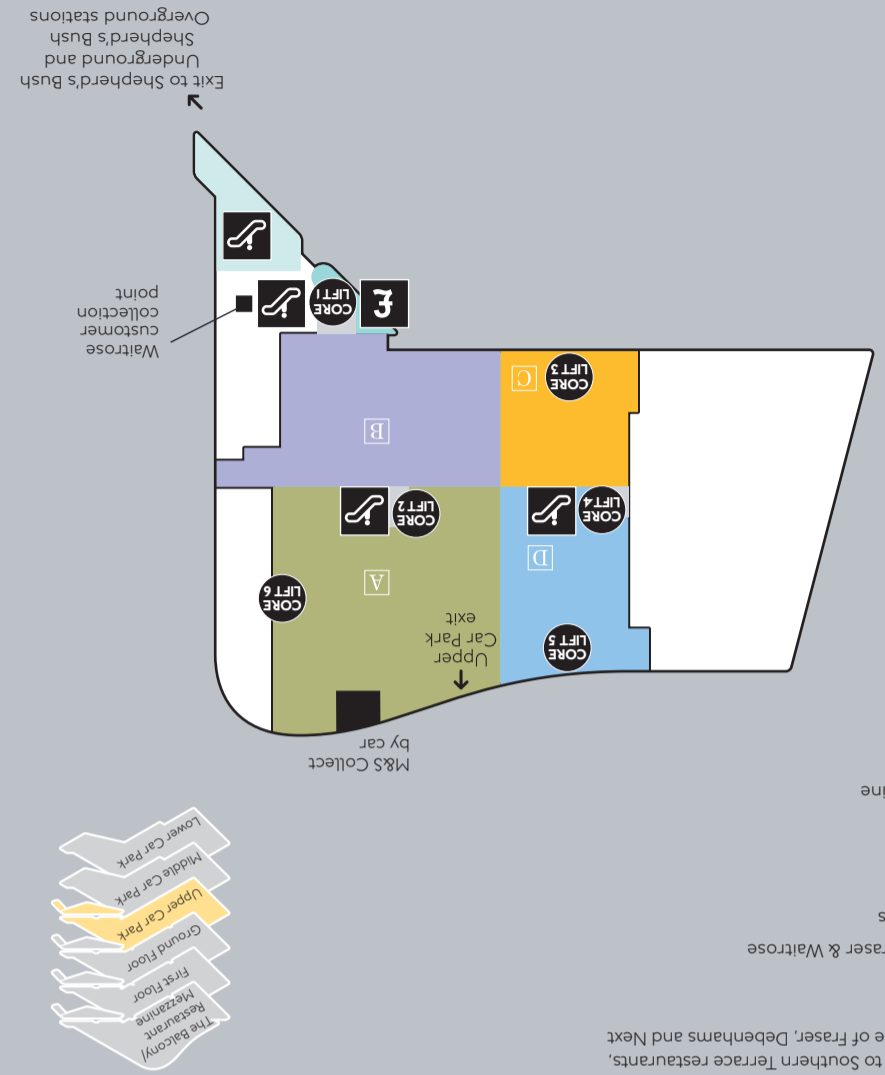

Our advanced car parking facility has 4,500 spaces. There's no more looking for that elusive bay as our lighting system above each bay will highlight free spaces. Simply look for the following lights: green for vacant, red for occupied, blue for blue badge permit holders and orange for parent and prams.

CAR PARKING

Best for access to Southern Terrace restaurants, Waitrose, House of Fraser, Debenhams and Next