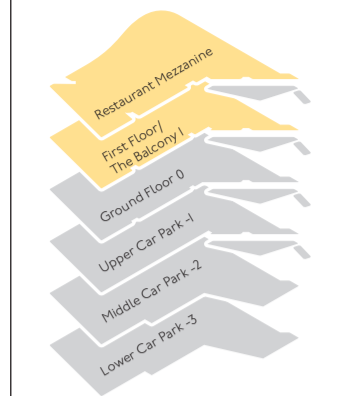

FIRST FLOOR & RESTAURANT MEZZANINE

- The Village - Luxury Retail
- Concierge
- Family Room
- Lift
- Escalator
- Male/Female
- Car Park

CAR PARK CORE LIFT INFORMATION

- **CORE LIFT 1**: Core 1 for Upper, Middle & Lower Car Park Zone 11 and Valet Parking 1 (Middle Car Park)
- **CORE LIFT 2**: Core 2 for Upper, Middle and Lower Car Park Zone 12 & 13. Taxi Lounge and Shopmobility
- **CORE LIFT 3**: Core 3 for Upper & Middle Car Park Zone 14 & 15
- **CORE LIFT 4**: Core 4 for Upper & Middle Car Park Zone 16 & 17
- **CORE LIFT 5**: Core 5 for Upper Car Park Zone 18 & 19
- **CORE LIFT 6**: Core 6 for Upper, Middle & Lower Car Park Zone 20