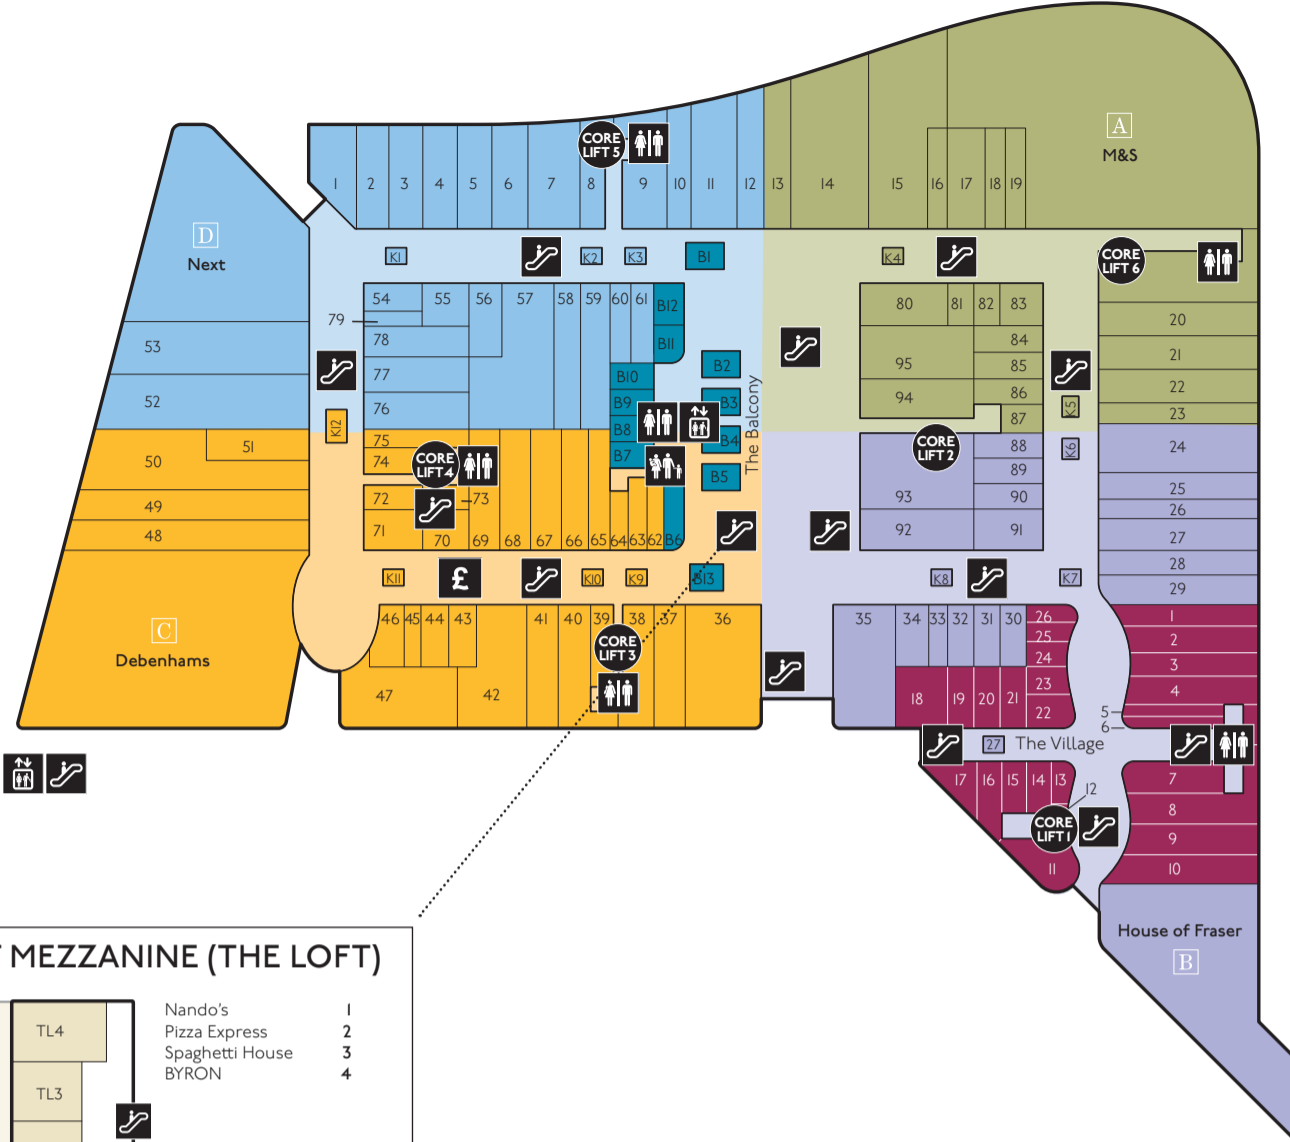

GROCERIES

- M&S: G, F, A
- Waitrose: LG A
- nysa Wine Boutique: P 2

HEALTH, BEAUTY & HAIRDRESSING

- Beauty Base: G 11
- Boots 1: G 17
- Boots 2: F 15
- Crabtree & Evelyn: F 24
- Dr Russo Medispa: F 33
- Ginger Group: F 45
- Holland & Barrett: G 74
- Inglot: G 18
- L'occitane En Provence: G 79
- Lush: F 81
- MAC: G 81
- Malika: G 99
- Neal's Yard Remedies: F 87
- Rituals... Cosmetics: G 109
- Soap & Co: G K19
- Superdrug: G 6
- The Body Shop: F 13
- The Perfume Shop: F 74

HOMEWARES & FURNITURE

- Alessi: G 112
- Dwell: F 88
- Habitat: F 25
- Laura Ashley: F 86
- The White Company: F 89
- Zara Home: F 26

JEWELLERY

KIDS & TOYS

LINGERIE & HOSIERY

- Calvin Klein Underwear: G 123
- Calzedonia: F 12
- Goldenpoint: G 127
- Intimissimi: F 60

La Senza

- Myla: FV 15
- Rigby & Peller: G 26
- Tabio: F 65
- Tezenis: F 39
- Yamamay: F 56

MEN'S FASHION

- Baron Jon: G 12
- Burton: F 2
- Camel Active: F 4
- David Mayer Naman: G 38
- Duchamp London: G 35
- Marlboro Classics: G 39
- No Name: G 93
- Suitsupply: F 90
- Suits You: G 7
- Tom Wolfe: G 53
- Tommy Hilfiger: G 121
- Topman: F 36

MIXED FASHION

OPTICIANS

- Optical Express: F 15
- Vision Express: F 77

PHOTOGRAPHY & ART

- Jessops: F 70
- Lavanta Galleria: ST 7
- Transform Your Images: G 97

SERVICES

- ICE Bureau de Change: F 75

SPORT & FITNESS

- Adidas: F 10
- Ellis Brigham Mountain Sports: F 21
- JD Sports: G 72
- Kathmandu: G 96
- Nike: F 94
- Puma: G 95
- Soccer Scene: G 69
- Sports Direct: F 51
- The North Face: G 84
- Wheels of Sport: F 46

WOMEN'S FASHION

FIRST FLOOR

DINING

CAFÉS

- Apostrophe: G K14
- BB's Coffee & Muffins: F 72
- Benugo: G 56
- Boost Juice Bars: F 4
- Butlers Chocolate Café: G 104
- Buttercup: K 6
- Capuccino: G LG5
- EAT: G 76
- KShocolat: GK 11
- Joe Delucci's: G K20
- M&S Kitchen: G K9
- Millie's Cookies: G 1
- SACRED: G K15
- Sblended: G 4
- Starbucks I: G K7
- Starbucks II: G K2
- The Nut Hut: G B
- Valvona & Crolla Vin Café: G B
- Zumo: G K1

SOUTHERN TERRACE RESTAURANTS

- Balans: ST 8
- Ciao Baby Cucina: ST 15
- Del'Aziz: ST 2
- Fire & Stone: ST 1
- Gourmet Burger Kitchen: ST 5
- Kitchen Italia: ST 6
- The Meat & Wine Co: ST 17
- The Real Greek: ST 4
- Wahaca: ST 3
- Wagamama: ST 13

THE LOFT

- Byron: TL 4
- Nando's: TL 1
- Pizza Express: TL 2
- Spaghetti House: TL 3

THE BALCONY

- Bamboo Basket: B 11
- Birley Rotisserie: B 8
- Caffè Concerto: B 13
- Comptoir Libanais: B 2
- Crepeaffaire: B 1
- Croque Gascon: B 4
- Nineteen Ten: B 7
- Ooze Risotteria: B 12
- Pho: B 5
- Square Pie: B 10
- Tiffinbites: B 9