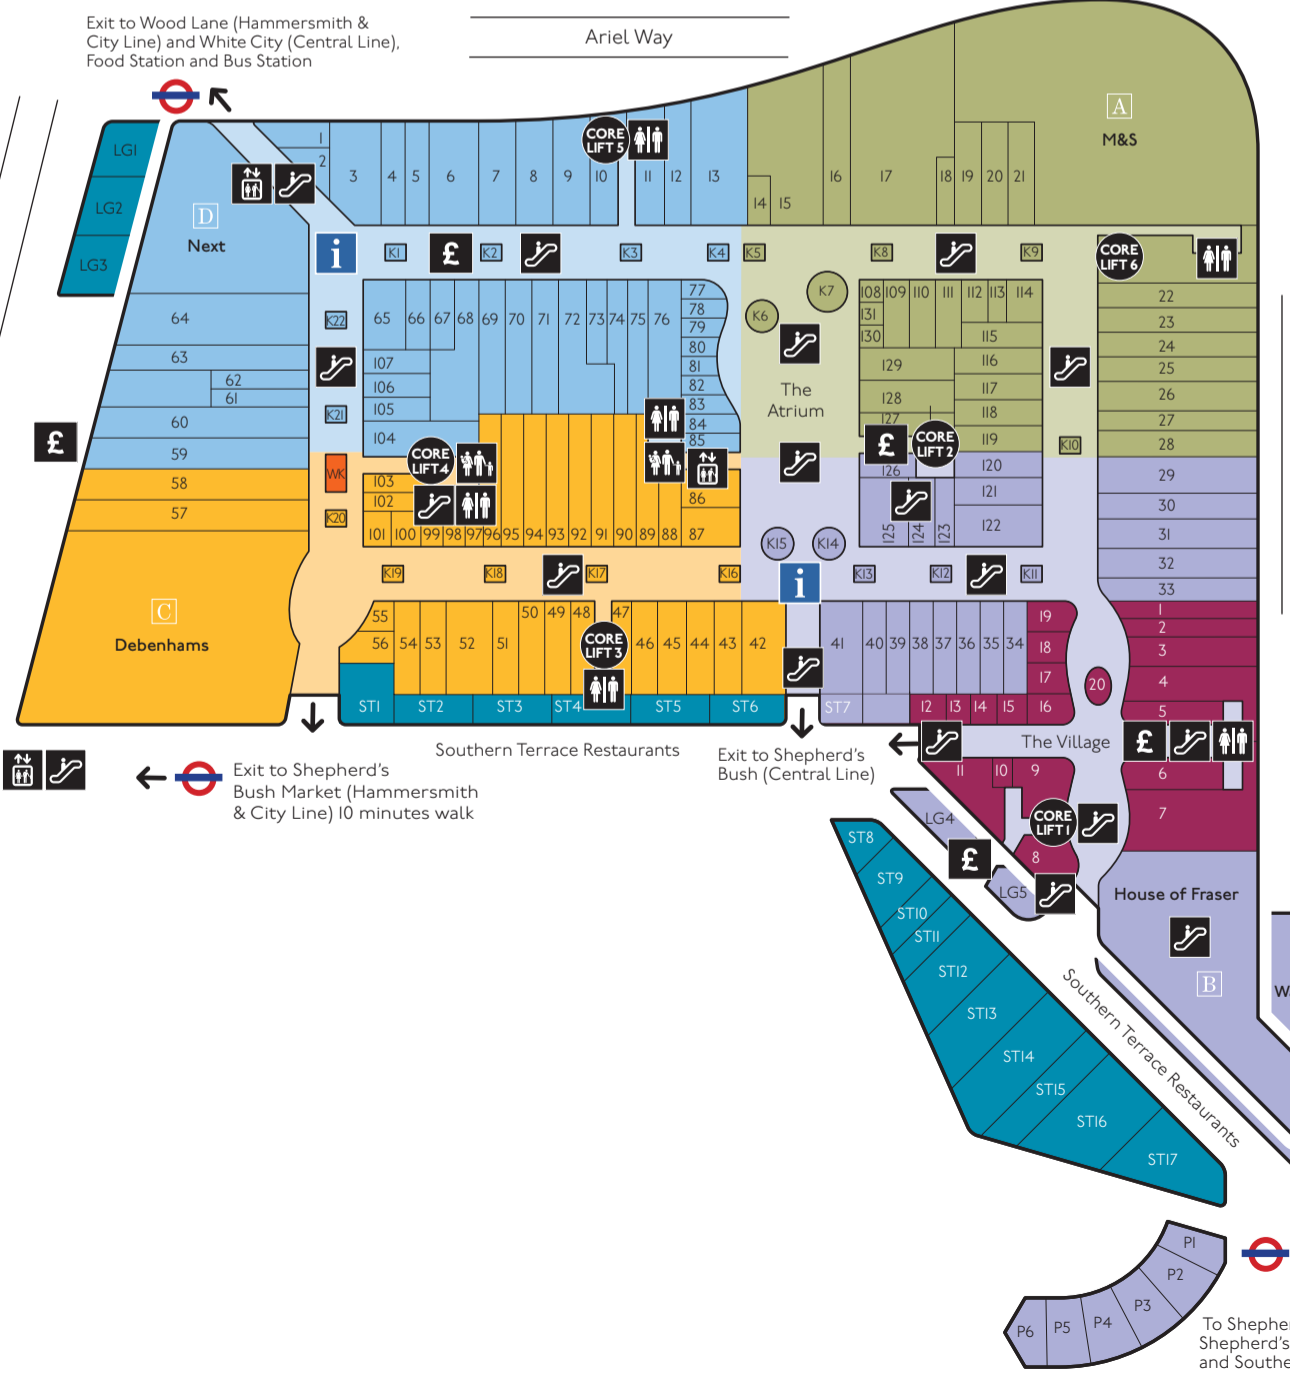

KEY

GROUND FLOOR

FIRST FLOOR & RESTAURANT MEZZANINE

- The Village - Luxury Retail
- Concierge
- Family Room
- Lift
- Escalator
- Male/Female
- Car Park

CAR PARK CORE LIFT INFORMATION

- **CORE LIFT 1**: Core 1 for Upper, Middle & Lower Car Park Zone 11 and Valet Parking 1 (Middle Car Park)
- **CORE LIFT 2**: Core 2 for Upper, Middle and Lower Car Park Zone 12 & 13. Taxi Lounge and Shopmobility
- **CORE LIFT 3**: Core 3 for Upper & Middle Car Park Zone 14 & 15
- **CORE LIFT 4**: Core 4 for Upper & Middle Car Park Zone 16 & 17
- **CORE LIFT 5**: Core 5 for Upper Car Park Zone 18 & 19
- **CORE LIFT 6**: Core 6 for Upper, Middle & Lower Car Park Zone 20

GROUND FLOOR

- The Village - Luxury Retail
- Concierge
- Family Room
- Lift
- Escalator
- Male/Female
- Accessible
- Cash machine
- Car Park

CAR PARK CORE LIFT INFORMATION

- **CORE LIFT 1**: Core 1 for Upper, Middle & Lower Car Park Zone 11 and Valet Parking 1 (Middle Car Park)
- **CORE LIFT 2**: Core 2 for Upper, Middle and Lower Car Park Zone 12 & 13. Taxi Lounge and Shopmobility
- **CORE LIFT 3**: Core 3 for Upper & Middle Car Park Zone 14 & 15
- **CORE LIFT 4**: Core 4 for Upper & Middle Car Park Zone 16 & 17
- **CORE LIFT 5**: Core 5 for Upper Car Park Zone 18 & 19
- **CORE LIFT 6**: Core 6 for Upper, Middle & Lower Car Park Zone 20