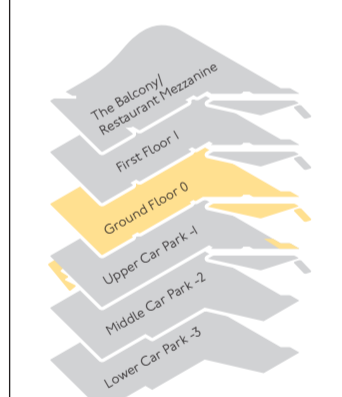

GROUND FLOOR

- The Village - Luxury Retail
- Concierge
- Family Room
- Lift
- Escalator
- Male/Female
- Accessible
- Cash machine
- Car Park

CAR PARK CORE LIFT INFORMATION

- **CORE LIFT 1**: Core 1 for Upper, Middle & Lower Car Park Zone 11 and Valet Parking 1 (Middle Car Park)
- **CORE LIFT 2**: Core 2 for Upper, Middle and Lower Car Park Zone 12 & 13. Taxi Lounge and Shopmobility
- **CORE LIFT 3**: Core 3 for Upper & Middle Car Park Zone 14 & 15
- **CORE LIFT 4**: Core 4 for Upper & Middle Car Park Zone 16 & 17
- **CORE LIFT 5**: Core 5 for Upper Car Park Zone 18 & 19
- **CORE LIFT 6**: Core 6 for Upper, Middle & Lower Car Park Zone 20