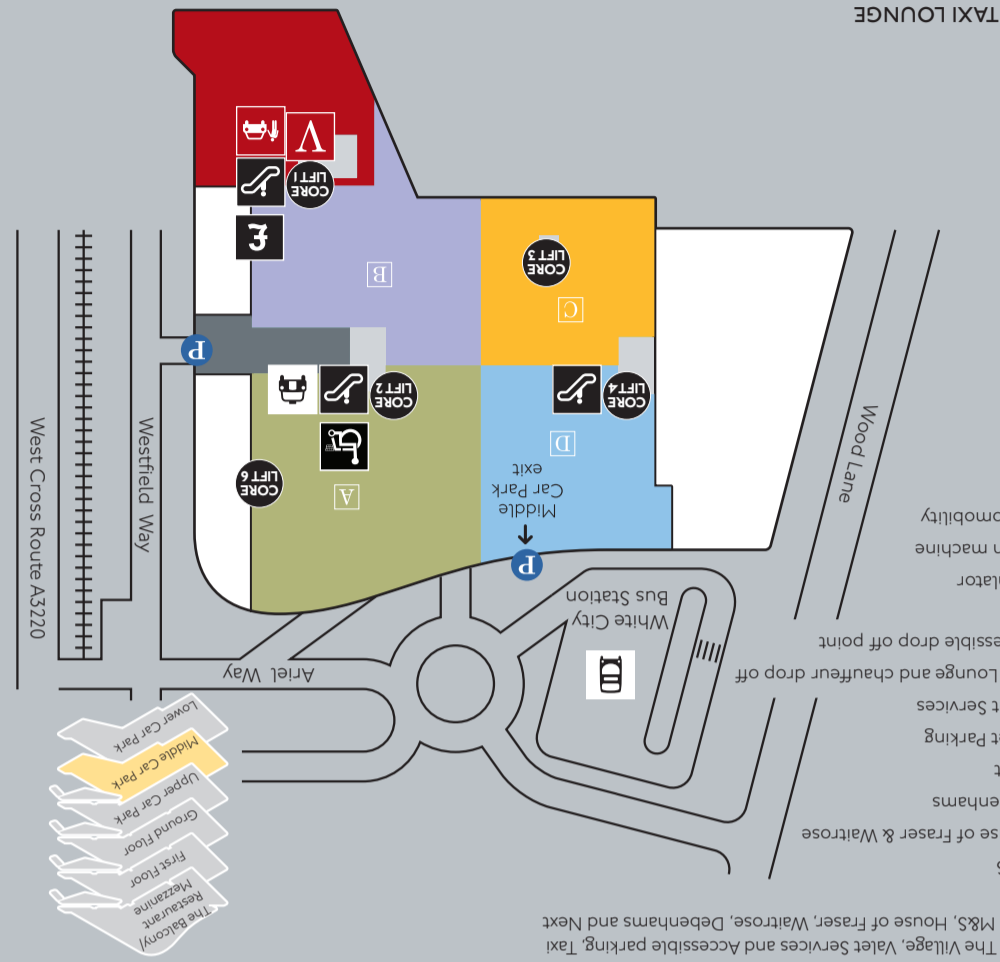

GROUND FLOOR

- The Village - Luxury Retail
- Concierge
- Family Room
- Lift
- Escalator
- Male/Female
- Accessible
- Cash machine
- Car Park

CAR PARK CORE LIFT INFORMATION

- CORE LIFT 1**: Core 1 for Upper, Middle & Lower Car Park Zone 11 and Valet Parking 1 (Middle Car Park)
- CORE LIFT 2**: Core 2 for Upper, Middle and Lower Car Park Zone 12 & 13. Taxi Lounge and Shopmobility
- CORE LIFT 3**: Core 3 for Upper & Middle Car Park Zone 14 & 15
- CORE LIFT 4**: Core 4 for Upper & Middle Car Park Zone 16 & 17
- CORE LIFT 5**: Core 5 for Upper Car Park Zone 18 & 19
- CORE LIFT 6**: Core 6 for Upper, Middle & Lower Car Park Zone 20

CAR PARKING

Best for access to Southern Terrace restaurants, Waitrose, House of Fraser, Debenhams and Next

PARKING

Best for The Village, Valet Services and Accessible parking, Taxi Lounge, M&S, House of Fraser, Waitrose, Debenhams and Next

MIDDLE CAR PARK

TAXI LOUNGE

If you need to hail a taxi, don't wait in the cold. Relax in our comfortable taxi lounge on the Middle Car Park level while we arrange a taxi for you.

SHOPMOBILITY

Don't let limited mobility stop you or a friend from enjoying all that Westfield London has to offer. Book a free wheelchair or motorised scooter and make the most of our wheelchair-friendly malls and restaurants. The Shopmobility service is located on the Middle Car Park level within the taxi and Accessible parking zone. To book, call 020 3371 2300.

LOWER CAR PARK

Best for M&S, House of Fraser and Waitrose

TRANSPORT CONNECTIONS

2 HOURS FREE PARKING UNTIL 30TH SEPTEMBER

WESTFIELD GIFT CARD The Westfield Gift Card makes the ideal present - use one small card in more than 265 stores.