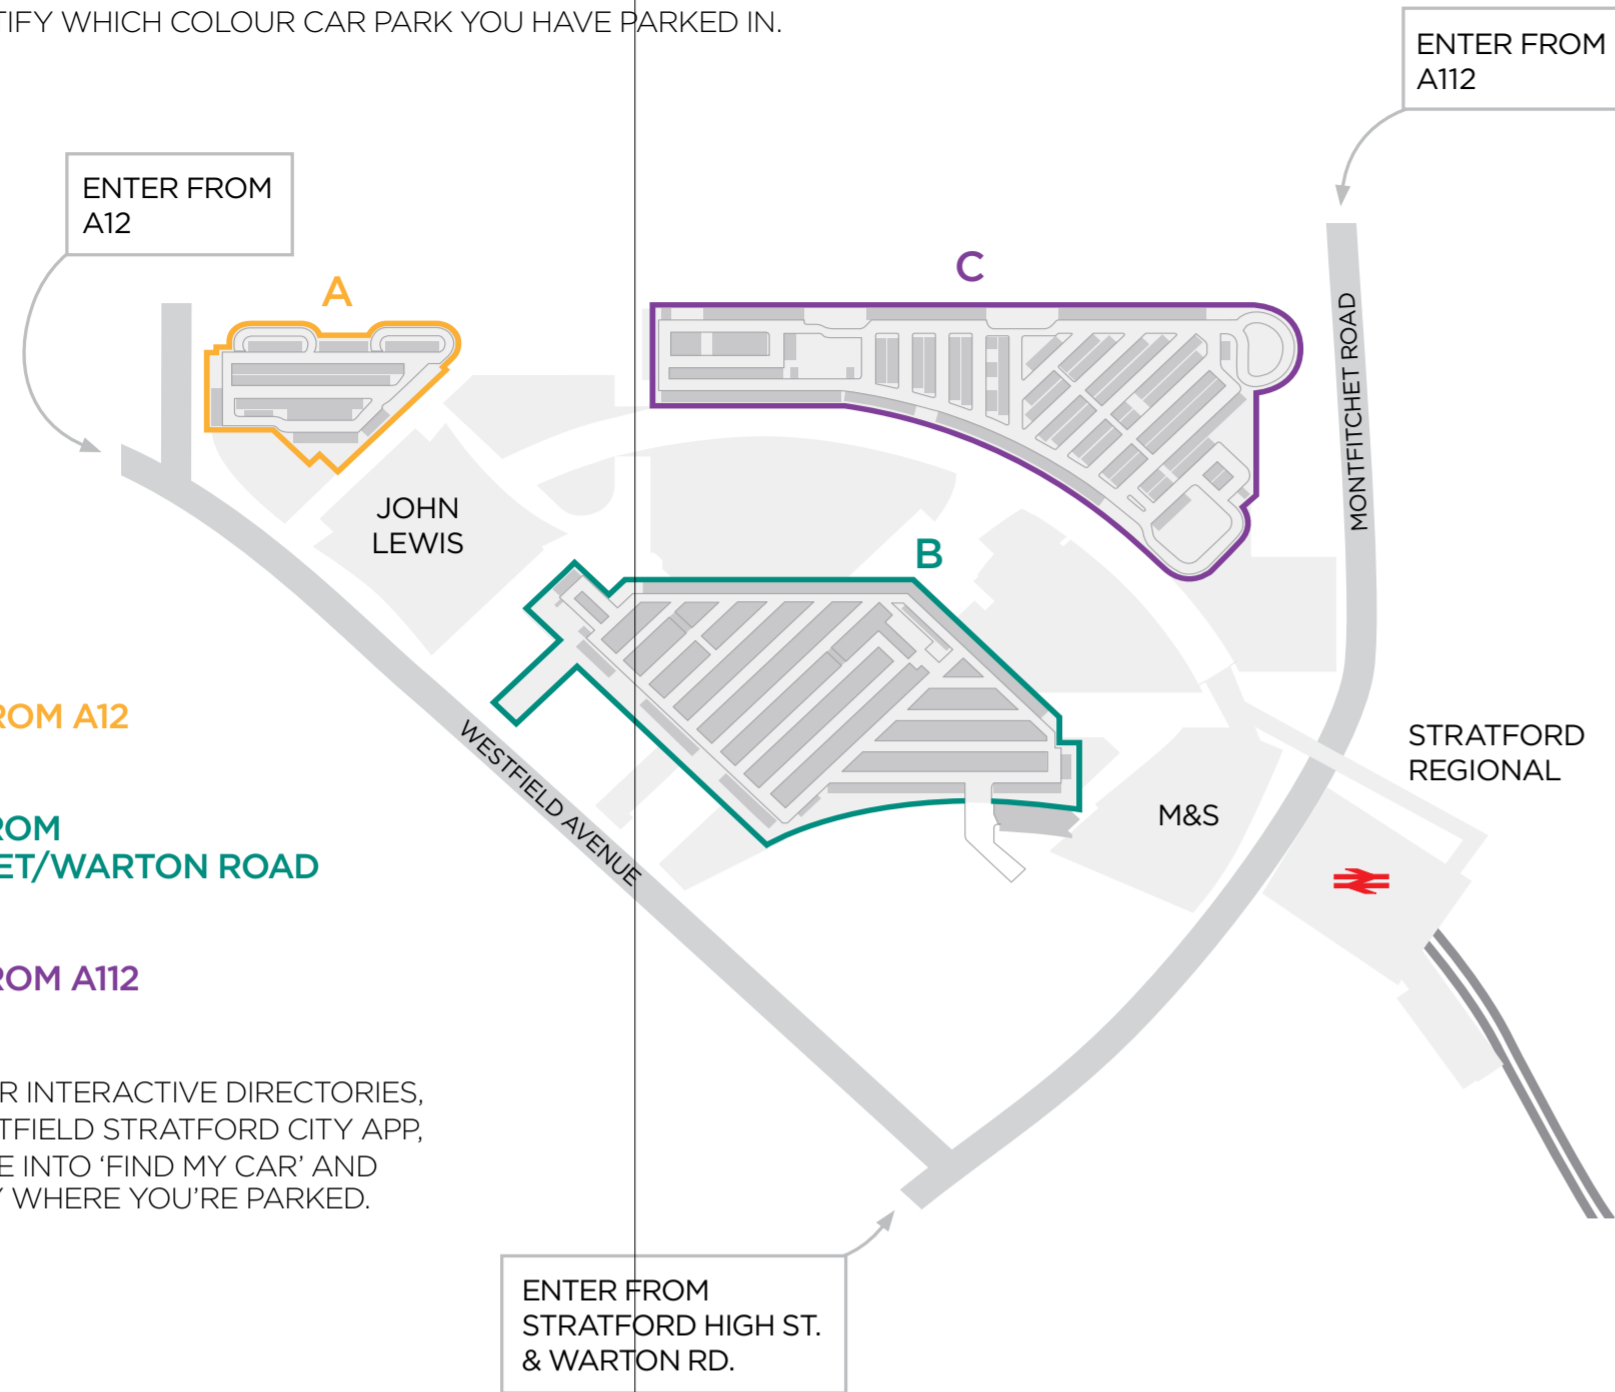

## CAR PARK MAP

YOUR CHIP COIN WILL IDENTIFY WHICH COLOUR CAR PARK YOU HAVE PARKED IN.

**CAR PARK A - ENTER FROM A12**  
9 LEVELS - 1600 SPACES

**CAR PARK B - ENTER FROM STRATFORD HIGH STREET/WARTON ROAD**  
4 LEVELS - 2000 SPACES

**CAR PARK C - ENTER FROM A112**  
2 LEVELS - 1400 SPACES

LOST YOUR CAR? GO TO OUR INTERACTIVE DIRECTORIES, CONCIERGE DESKS OR WESTFIELD STRATFORD CITY APP, ENTER YOUR NUMBER PLATE INTO 'FIND MY CAR' AND WE CAN TELL YOU EXACTLY WHERE YOU'RE PARKED.

**great things at all times**  
Sign up your little one to the Westfield Kids club to receive exclusive offers, advance notice of events and a fun goody bag.

**playworld**  
Let your little ones let off some steam in a specially-designed play area for children 5 years and under. Playworld is located on the Lower Ground Floor adjacent to Waitrose.