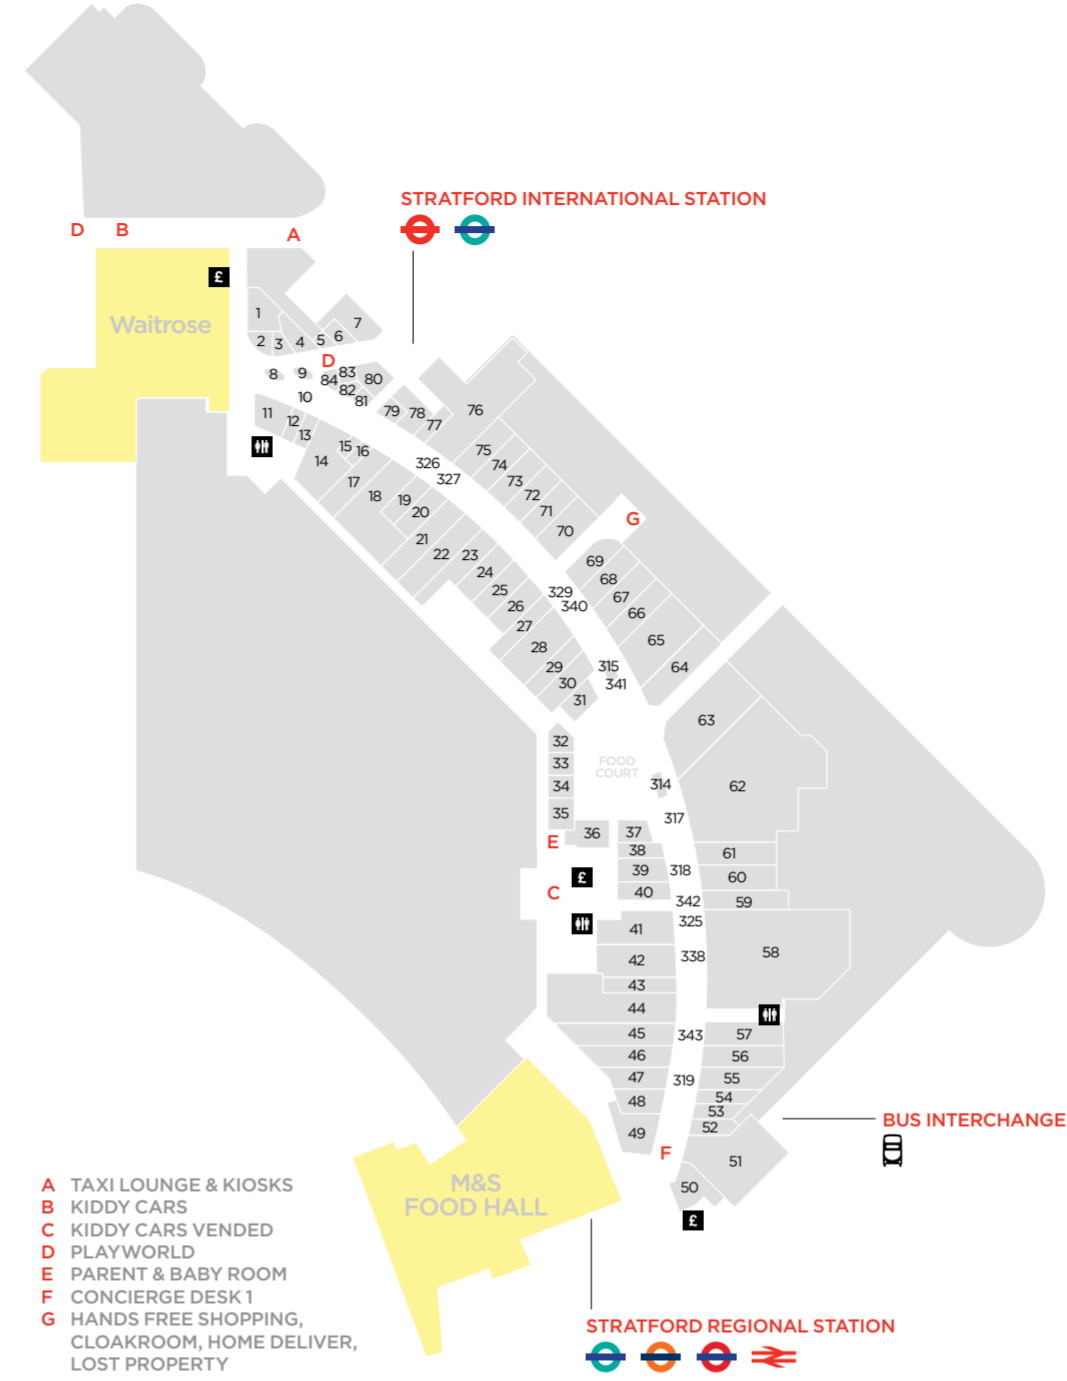

KEY: BY FLOOR

- LG LOWER GROUND FLOOR
- G GROUND FLOOR
- F FIRST FLOOR
- S SECOND FLOOR
- T THIRD FLOOR
- D DEPARTMENT STORE
- K KIOSKS
- CC CAFÉ COURT
- CP CHESTNUT PLAZA
- FD FOUR DIALS
- SR SECOND FLOOR RESTAURANTS
- ST THE STREET
- GEM GREAT EASTERN MARKET
- WK WESTFIELD KIDS, PLAYWORLD

LOWER GROUND FLOOR